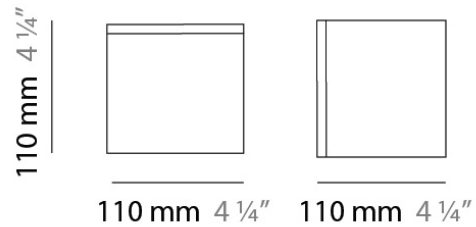

KUBIK SURFACE

D83279

PROJECT
TYPE
NOTES
QUANTITY
DATE

GENERAL

Series: Kubik
Brand: Panzeri
Division: Design
Mounting Type: Surface
Mounting Location: Ceiling
Subcategory: Ambient

PHYSICAL

Shape: Square
Length (mm): 110
Length (in): 4 ⁵/₁₆
Width (mm): 110
Width (in): 4 ⁵/₁₆
Height (mm): 110
Height (in): 4 ⁵/₁₆
Light Distribution: Omnidirectional
Weight (kg): 0.66
Weight (lbs): 1.45
Diffuser: Matte White Blown Glass
Fixture Finish: WHI
Fixture Material: Metal

ELECTRICAL

Input Wattage Range: 1 - 9 W
Lamp Type: LED
Input Wattage (W): 9.5
Total Output Wattage (W): 9
Dimming: Non-Dimmable
Driver Included: Yes
Driver Location: Integrated
Driver Type: Constant Current - 120Vac
Driver Class: Class 2
Input Voltage (V): 120 - 277
Constant Current (mA): 250
Upon Request: (Not included - see components) Remote: 0-10Vdc dimming / Phase dimming @120Vac only / Non-dimming 1

LED

Color Temperature (°K): 3000
Max. Delivered Lumen (lm): 667
CRI: >80 CRI
Lamp Life (hrs): 60000

OPTICAL

RATINGS AND CERTIFICATIONS

Certified By: CSA Certified to UL and CSA Standards
IP rating: IP40