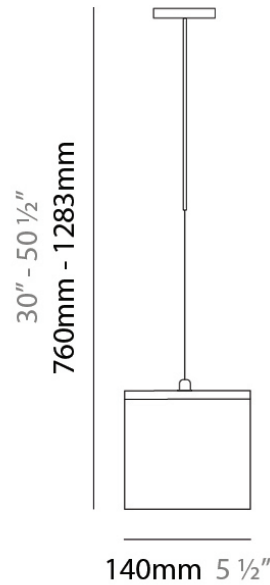

KUBIK SUSPENSION

D81003

PROJECT	
TYPE	
NOTES	
QUANTITY	
DATE	

GENERAL

Series: Kubik
Brand: Panzeri
Division: Design
Mounting Type: Suspension
Mounting Location: Ceiling
Subcategory: Pendant

PHYSICAL

Shape: Cube
Length (mm): 140
Length (in): 5 ½
Width (mm): 140
Width (in): 5 ½
Height (mm): 760
Height (in): 30.0
Max. Overall Height (mm): 1283
Max. Overall Height (in): 50 ½
Light Distribution: Omnidirectional
Weight (kg): 3.27
Weight (lbs): 7.2
Diffuser: Matte White Blown Glass
Fixture Finish: Metallic Gray
Fixture Material: Glass / Aluminum

ELECTRICAL

Number of Lamps: 1
Lamp Type: LED Retrofit
Lamp Shape: T4
Bulb Included: Bulb Not Included
Total Output Wattage (W): 3
Max. Wattage Per Lamp (W): 3
Lamp Base: G9
Input Voltage (V): 120

LED

OPTICAL

RATINGS AND CERTIFICATIONS

Certified By: CSA Certified to UL and CSA Standards
IP rating: IP20